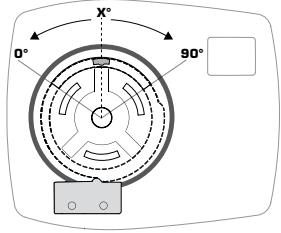

www.esbe.eu

SERIES CRC113

AUXILARY SWITCH/PUMP CONTROL

NO.1 IN HYDRONIC SYSTEM CONTROL

Series **CRC113**  **ON/OFF**

Auxiliary Switch/Pump Control

	$0^\circ - (90^\circ - x^\circ)$	$(90^\circ - x^\circ) - 90^\circ$
NO		
NC		
	$X^\circ = 45^\circ$	