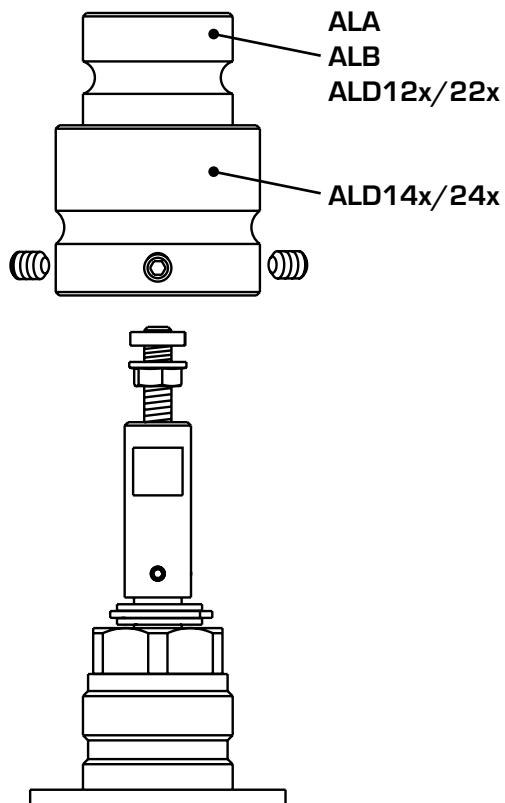

# Adapter Series ALA, ALB & ALD

Adapter Art. No. 2600 09 00  
for SAUTER valves:  
BUD / BUE / VUE

Art.Nr. 9814 02 63 Ritn.Nr. 3802 utg. A

1)

2)

Fits valves with stem neck dimensions: