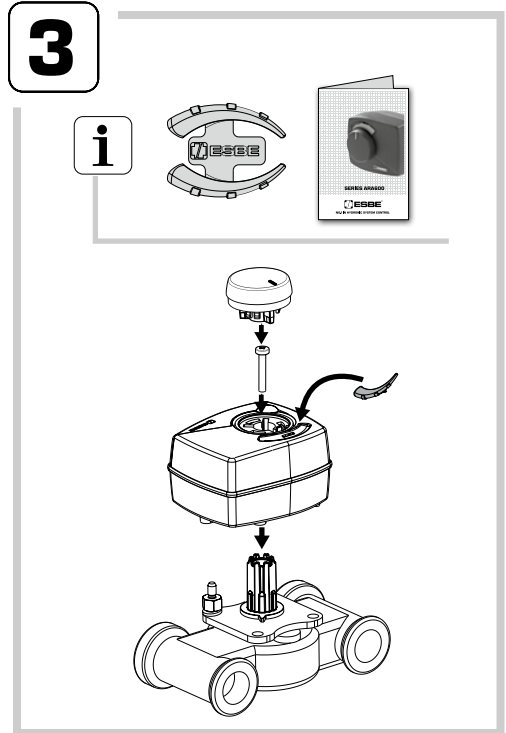

**ARA808 ADAPTER KIT  
LOVATO**

**ESBE®**  
NO.1 IN HYDRONIC SYSTEM CONTROL

Series ARA600  
Series CRA110  
Series CRB100

CE

Mtrl.nr. 98140422 Ritn.nr. 8328 utgA. • Rev. 1101

**1**

**2**

**3**

**4**