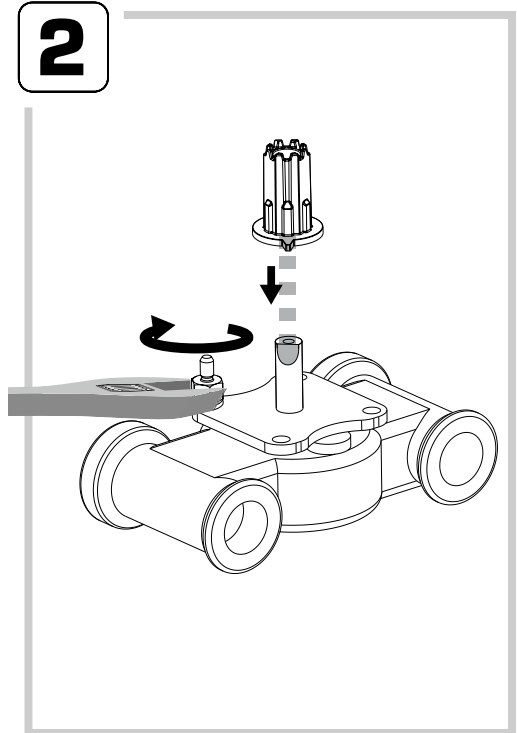

**ARA808 ADAPTER KIT  
LOVATO**

**ESBE®**  
NO.1 IN HYDRONIC SYSTEM CONTROL

Series ARA600  
Series CRA110  
Series CRB100

CE

Mtrl.nr. 98140422 Ritn.nr. 8328 utgA. • Rev. 1101

**1**

**2**

**3**

**4**