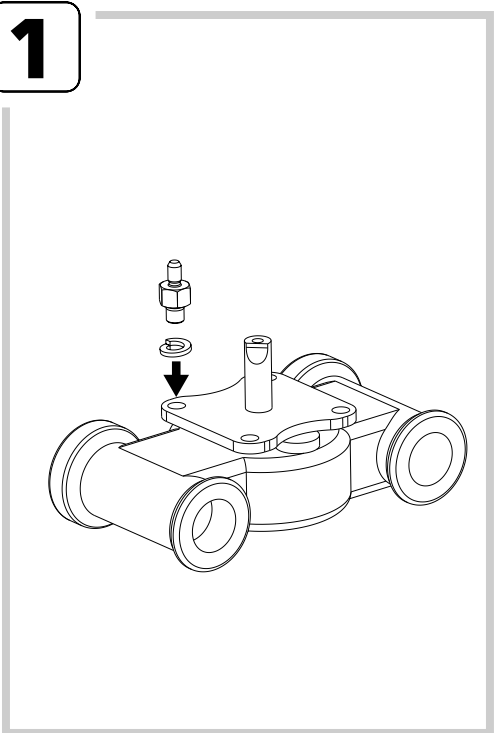

**ARA808 ADAPTER KIT  
LOVATO**

**ESBE®**  
NO.1 IN HYDRONIC SYSTEM CONTROL

Series ARA600  
Series CRA110  
Series CRB100

CE

Mtrl.nr. 98140422 Ritn.nr. 8328 utgA. • Rev. 1101

**1**

**2**

**3**

**4**